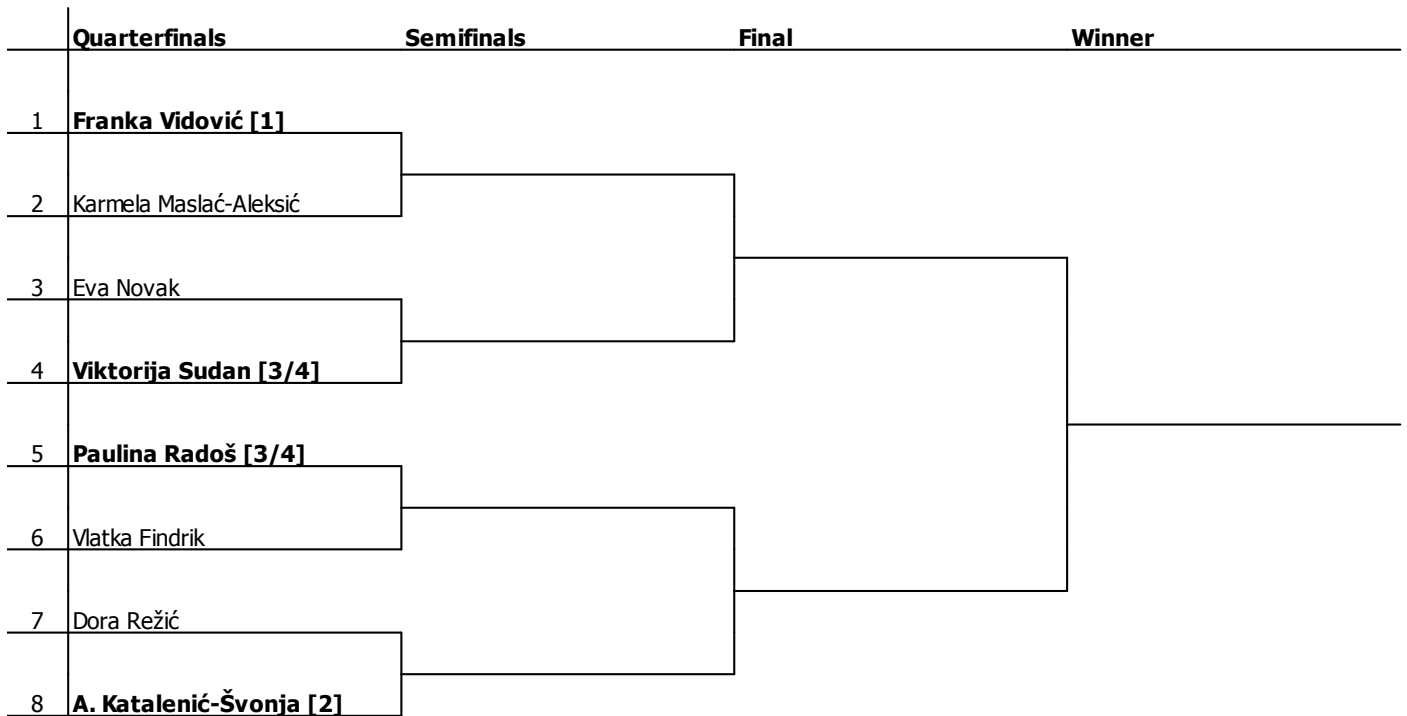

12. Prvenstvo Hrvatske

Seniorke

pet 15.2.2019. 22:08

ESF - Croatian Squash Federation

Squash Tournament Planner

wsf.tournamentsoftware.com

Position 3-4

Position 5-8